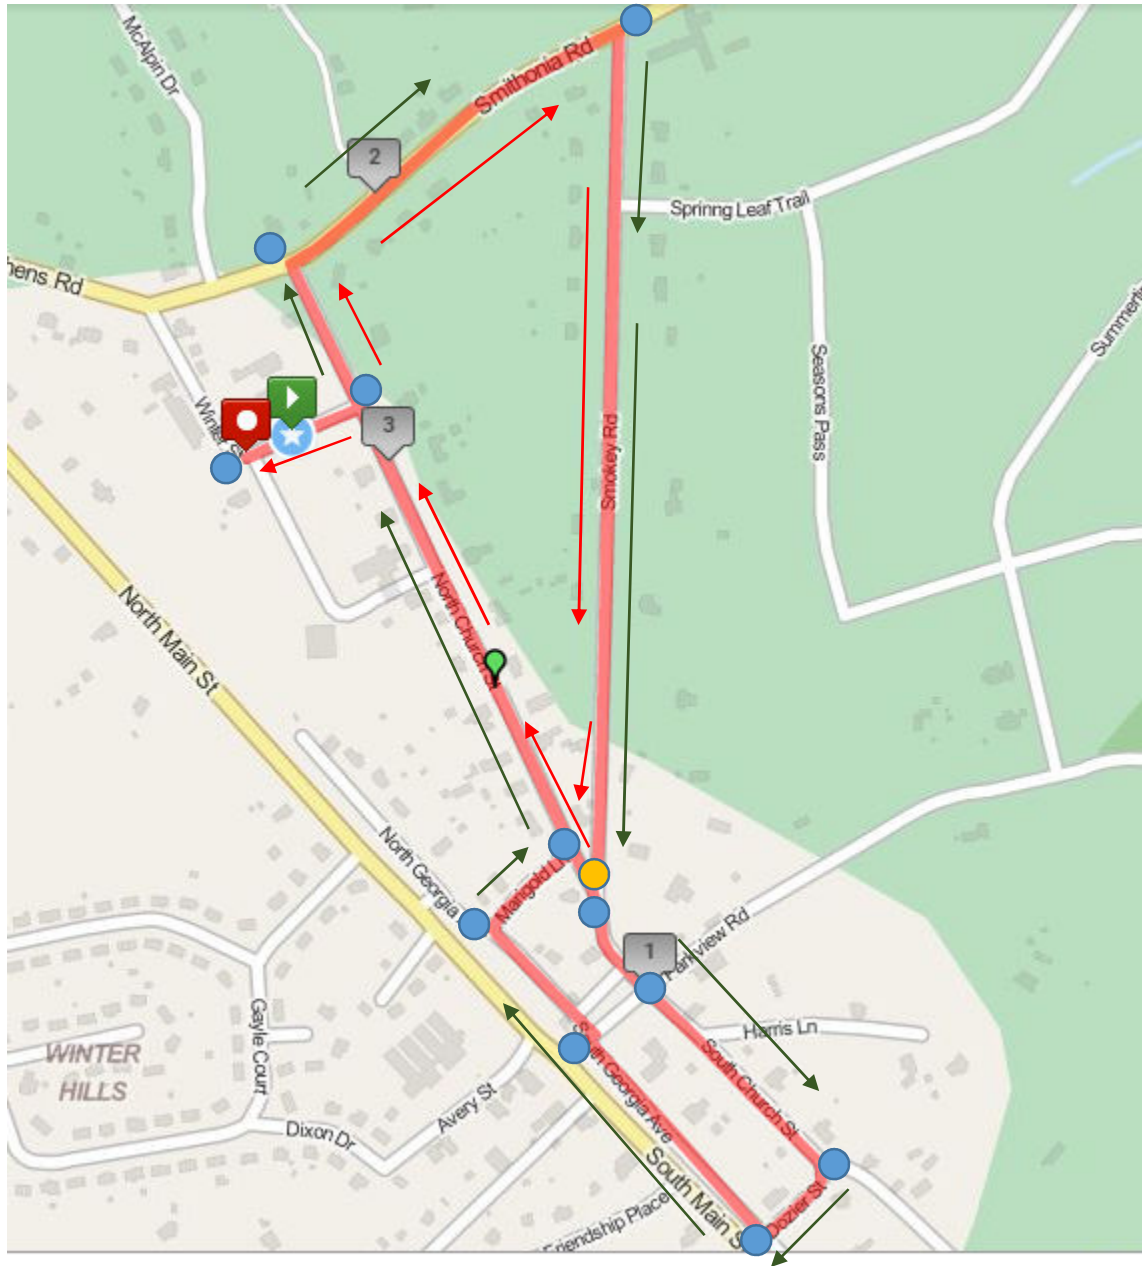

Winterville Breeze 5K

Course: Start on Winter Street, head east toward N Church Street. Left on N Church Street. Right on Smithonia Rd. Right on Smokey Rd. Continue through town past PD onto S. Church Street. Right on Dozier St. Right on S. Georgia Ave. Continue through intersection at Parkview Rd onto N. Georgia Ave. Right on Marigold Lane. Left on N Church Street running PAST Winter Street, THIS BEGINS THE SECOND LOOP. Right on Smithonia. Right on Smokey Rd. DO NOT CONTINUE INTO TOWN. Hard right onto N Church Street. Left onto Winter Street to Finish Line.

- 11 Course Monitors
- First Loop
- Second Loop
- Water Stop (2 workers)

## Winterville Breeze 5K

Course: Start on Winter Street, head east toward N Church Street. Left on N Church Street. Right on Smithonia Rd. Right on Smokey Rd. Continue through town past PD onto S. Church Street. Right on Dozier St. Right on S. Georgia Ave. Continue through intersection at Parkview Rd onto N. Georgia Ave. Right on Marigold Lane. Left on N Church Street running PAST Winter Street, THIS BEGINS THE SECOND LOOP. Right on Smithonia. Right on Smokey Rd. DO NOT CONTINUE INTO TOWN. Hard right onto N Church Street. Left onto Winter Street to Finish Line.