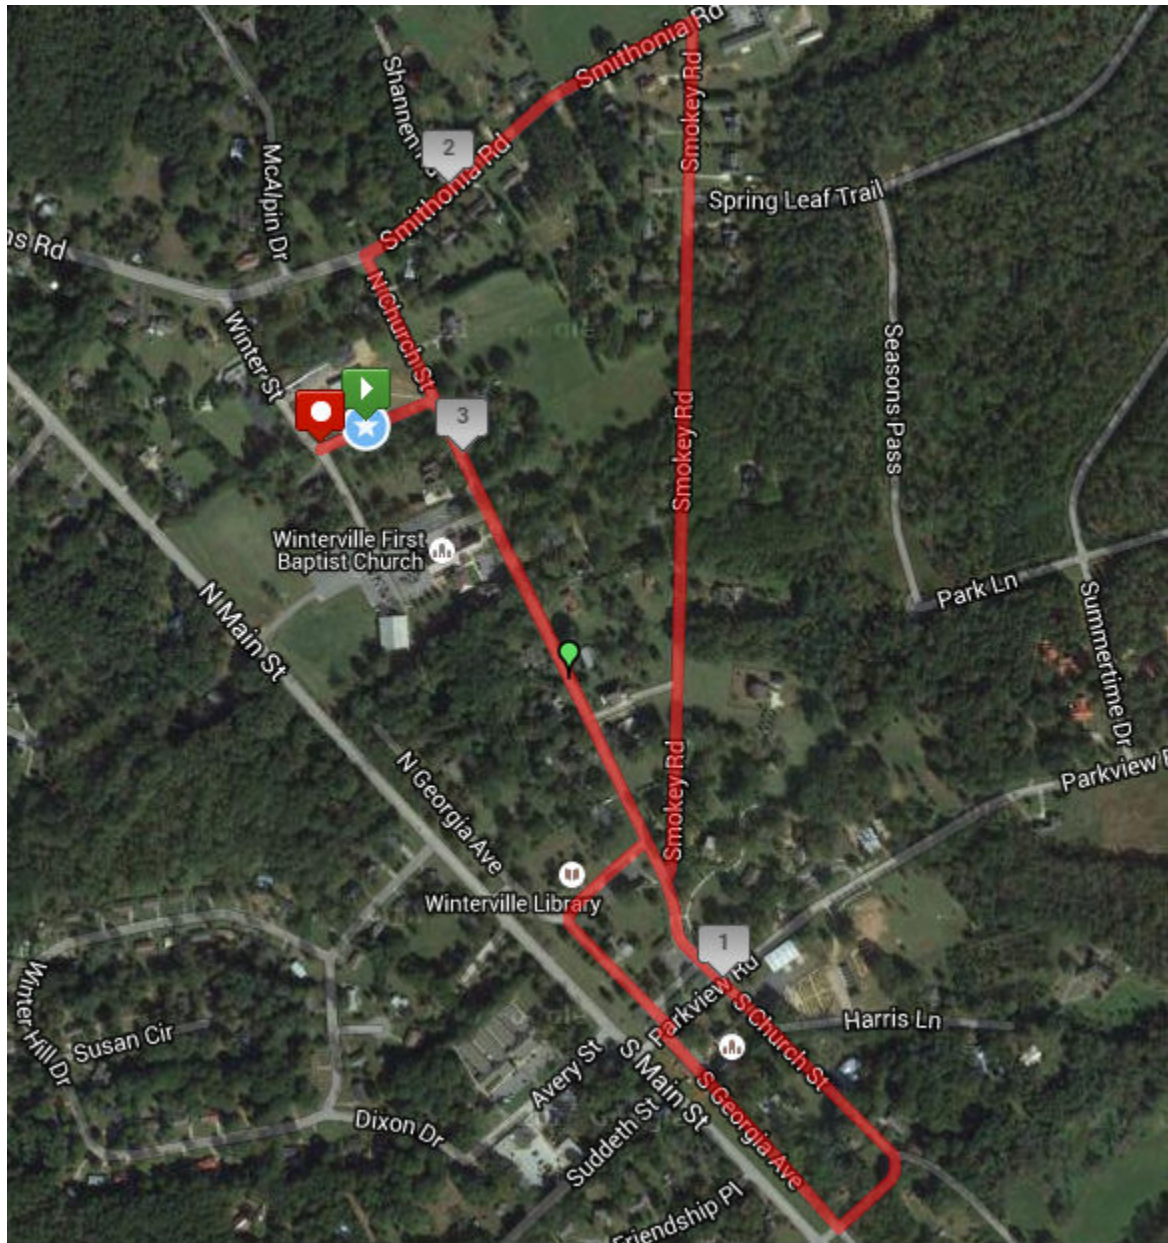

Winterville Breeze 5K

Course: Start on Winter Street, head east toward N Church Street. Left on N Church Street. Right on Smithonia Rd. Right on Smokey Rd. Continue through town past PD onto S. Church Street. Right on Dozier St. Right on S. Georgia Ave. Continue through intersection at Parkview Rd onto N. Georgia Ave. Right on Marigold Lane. Left on N Church Street running PAST Winter Street, THIS BEGINS THE SECOND LOOP. Right on Smithonia. Right on Smokey Rd. DO NOT CONTINUE INTO TOWN. Hard right onto N Church Street. Left onto Winter Street to Finish Line.

- 11 Course Monitors
- First Loop
- Second Loop
- Water Stop (2 workers)

## Winterville Breeze 5K

Course: Start on Winter Street, head east toward N Church Street. Left on N Church Street. Right on Smithonia Rd. Right on Smokey Rd. Continue through town past PD onto S. Church Street. Right on Dozier St. Right on S. Georgia Ave. Continue through intersection at Parkview Rd onto N. Georgia Ave. Right on Marigold Lane. Left on N Church Street running PAST Winter Street, THIS BEGINS THE SECOND LOOP. Right on Smithonia. Right on Smokey Rd. DO NOT CONTINUE INTO TOWN. Hard right onto N Church Street. Left onto Winter Street to Finish Line.